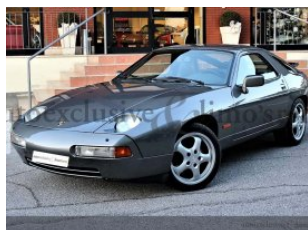

## Porsche 928 S4

## ILD720

Coupè	Year: 1987	Price: ----	
KM: 99.000	Engine cubic capacity: 4957	HP: 320	Fuel Type: Gasoline
Exterior Color: Metallic Dark Grey		Interior: Grey leather	